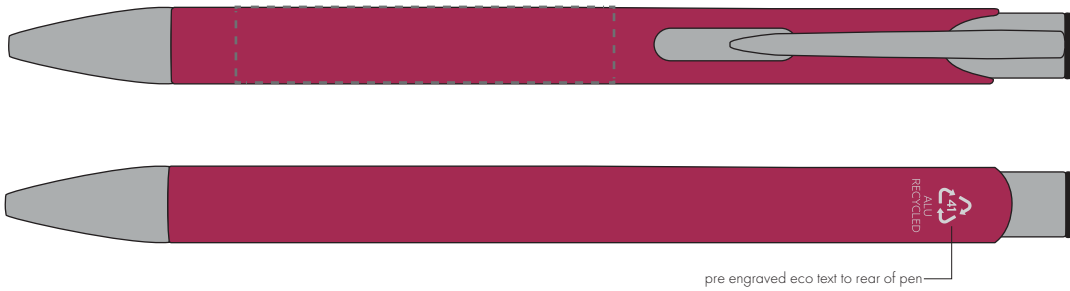

Your Ref:	Quantity:	Product Code: TPC982001
Our Ref:	Version: 1	Product Colour: PINK

PRINTING CONCERNS:

We stock this item in the following colours

**PANTONE REFERENCE(S)**

● Engrave

ARTWORK SCALE 100%

ARTWORK SCALE 100%
Flat Engrave Area:
50mm x 10mm

Product Image for visualisation
- colours may vary

The dashed line is to demonstrate print area and will not appear on your printed item

PLEASE NOTE:

- All colours including print and product are for visual purposes only and should not be regarded as the actual colour of the product and print.
- Some products may vary from batch to batch and may differ from previous orders.
- The colour and texture of a product can also have an effect on the final print colour.
- By approving this order we accept that you understand these terms.