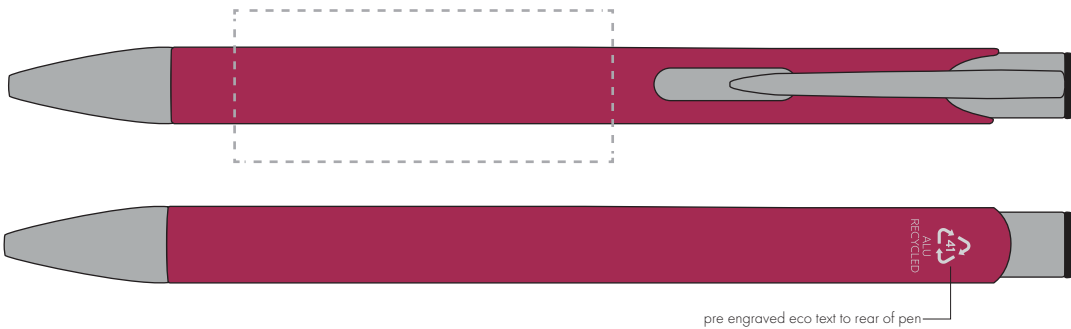

Your Ref:
Our Ref:

Quantity:
Version: 1

Product Code: TPC982001
Product Colour: PINK

PRINTING CONCERNS:

We stock this item in the following colours

**PANTONE REFERENCE(S)**

● Engrave

ARTWORK SCALE 100%

ARTWORK SCALE 100%
Rotary Engrave Area:
50mm x 20mm

pre engraved eco text to rear of pen

Product Image for visualisation
- colours may vary

The dashed line is to demonstrate print area and will not appear on your printed item