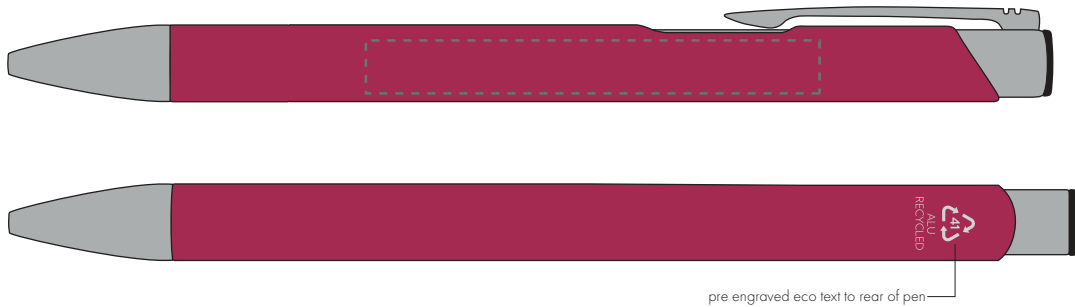

Your Ref:
Our Ref:

Quantity:
Version: 1

Product Code: TPC982001
Product Colour: PINK

PRINTING CONCERNS:

We stock this item in the following colours

**PANTONE REFERENCE(S)**

● Engrave

ARTWORK SCALE 100%

ARTWORK SCALE 100%
Side Engrave Area:
60mm x 7mm

Product Image for visualisation
- colours may vary

The dashed line is to demonstrate print area and will not appear on your printed item

PLEASE NOTE:

- All colours including print and product are for visual purposes only and should not be regarded as the actual colour of the product and print.
- Some products may vary from batch to batch and may differ from previous orders.
- The colour and texture of a product can also have an effect on the final print colour.
- By approving this order we accept that you understand these terms.