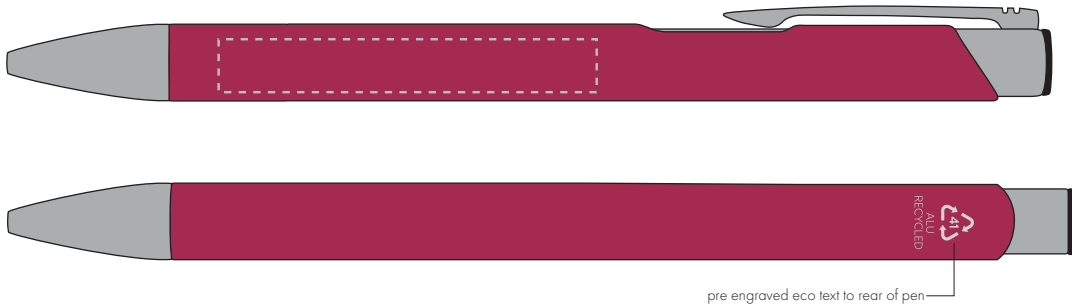

Your Ref:	Quantity:	Product Code: TPC982001
Our Ref:	Version: 1	Product Colour: PINK

PRINTING CONCERNS:

We stock this item in the following colours

PANTONE REFERENCE(S)

- Colour 1
- Colour 2
- Colour 3
- Colour 4

ARTWORK SCALE 100%

ARTWORK SCALE 100%

Side Print Area:
50mm x 7mm

pre engraved eco text to rear of pen

Product Image for visualisation
- colours may vary

The dashed line is to demonstrate print area and will not appear on your printed item