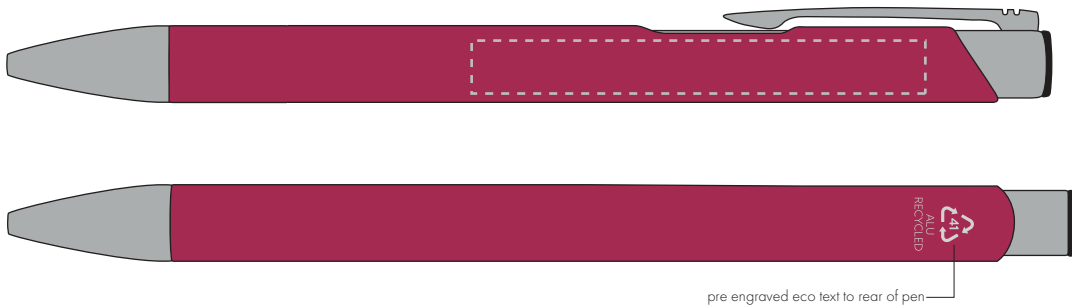

Your Ref:  
Our Ref:

Quantity:  
Version: 1

Product Code: TPC982001  
Product Colour: PINK

**PRINTING CONCERNS:**

We stock this item in the following colours

**PANTONE REFERENCE(S)**

- Colour 1
- Colour 2
- Colour 3
- Colour 4

ARTWORK SCALE 100%

ARTWORK SCALE 100%  
Side Print Area:  
60mm x 7mm

Product Image for visualisation  
- colours may vary

The dashed line is to demonstrate print area and will not appear on your printed item