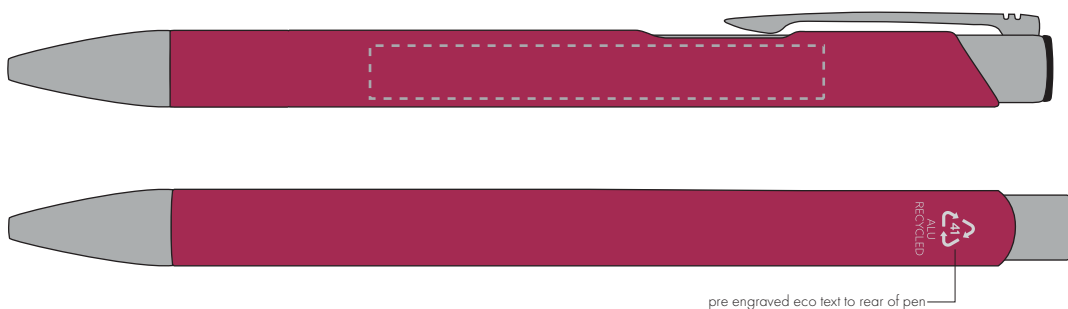

Your Ref:
Our Ref:Quantity:
Version: 1Product Code: TPC982001
Product Colour: PINK**PRINTING CONCERNS:**

We stock this item in the following colours

**PANTONE REFERENCE(S)**

- Colour 1
- Colour 2
- Colour 3
- Colour 4

ARTWORK SCALE 100%

ARTWORK SCALE 100%
Side Print Area:
60mm x 7mm

Product Image for visualisation
- colours may vary

The dashed line is to demonstrate print area and will not appear on your printed item

PLEASE NOTE: