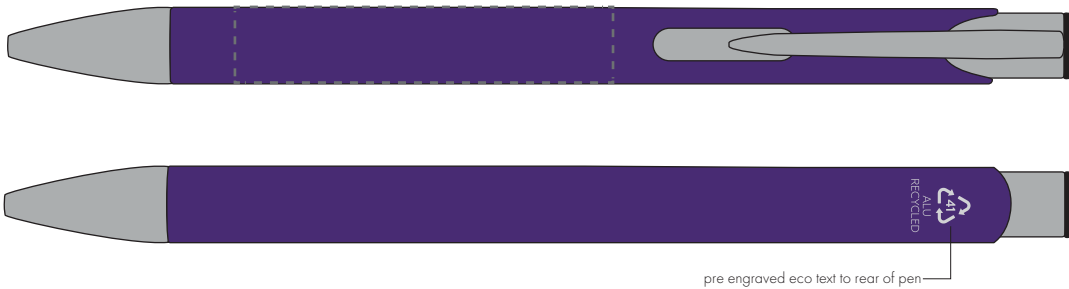

Your Ref:	Quantity:	Product Code: TPC982001
Our Ref:	Version: 1	Product Colour: PURPLE

**PRINTING CONCERNS:**

We stock this item in the following colours

**PANTONE REFERENCE(S)**

● Engrave

ARTWORK SCALE 100%

ARTWORK SCALE 100%  
Flat Engrave Area:  
50mm x 10mm

Product Image for visualisation  
- colours may vary

The dashed line is to demonstrate print area and will not appear on your printed item

**PLEASE NOTE:**