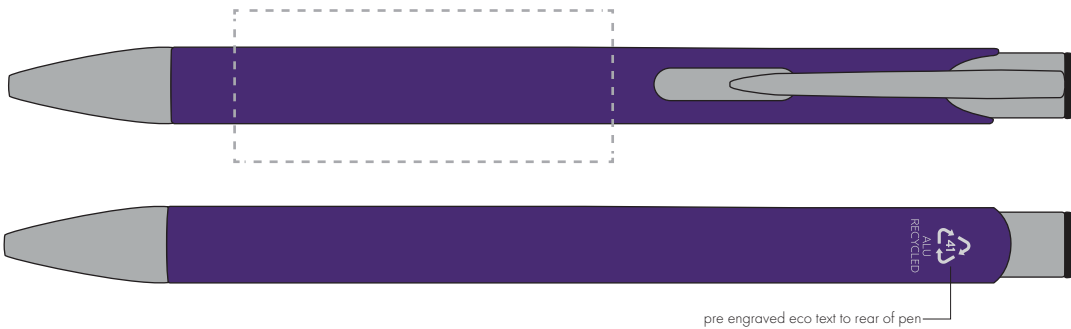

Your Ref:	Quantity:	Product Code: TPC982001
Our Ref:	Version: 1	Product Colour: PURPLE

**PRINTING CONCERNS:**

We stock this item in the following colours

**PANTONE REFERENCE(S)**

● Engrave

ARTWORK SCALE 100%

ARTWORK SCALE 100%

Rotary Engrave Area:  
50mm x 20mmProduct Image for visualisation  
- colours may vary**The dashed line is to demonstrate print area and will not appear on your printed item****PLEASE NOTE:**