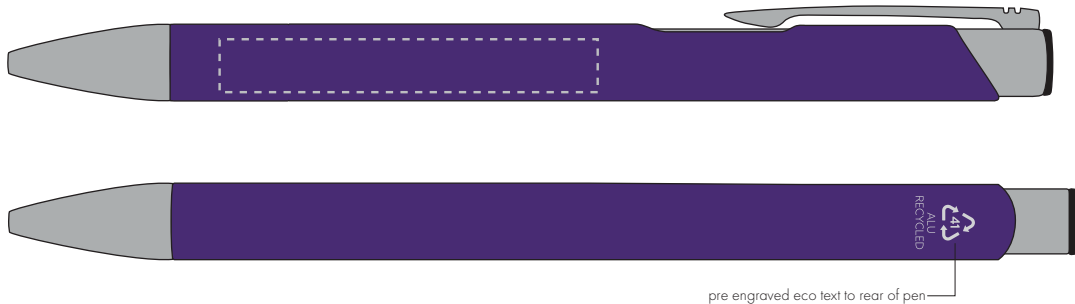

Your Ref:	Quantity:	Product Code: TPC982001
Our Ref:	Version: 1	Product Colour: PURPLE

PRINTING CONCERNS:

We stock this item in the following colours

**PANTONE REFERENCE(S)**

- Colour 1
- Colour 2
- Colour 3
- Colour 4

ARTWORK SCALE 100%

ARTWORK SCALE 100%

Side Print Area:

50mm x 7mm

pre engraved eco text to rear of pen

Product Image for visualisation
- colours may vary

The dashed line is to demonstrate print area and will not appear on your printed item