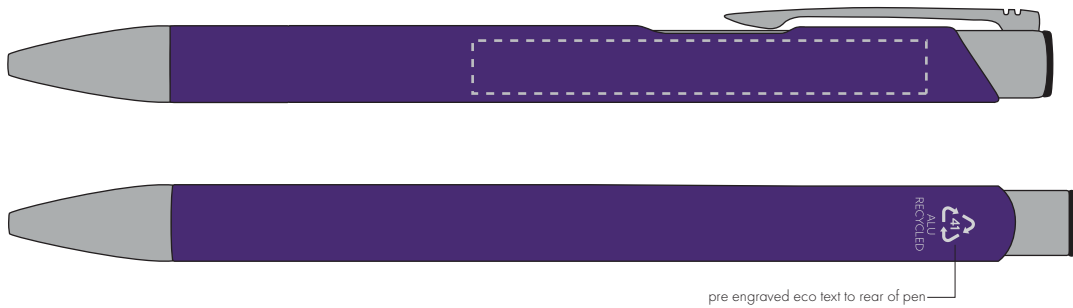

Your Ref:
Our Ref:

Quantity:
Version: 1

Product Code: TPC982001
Product Colour: PURPLE

PRINTING CONCERNS:

We stock this item in the following colours

PANTONE REFERENCE(S)

- Colour 1
- Colour 2
- Colour 3
- Colour 4

ARTWORK SCALE 100%

ARTWORK SCALE 100%
Side Print Area:
60mm x 7mm

Product Image for visualisation
- colours may vary

The dashed line is to demonstrate print area and will not appear on your printed item

PLEASE NOTE: