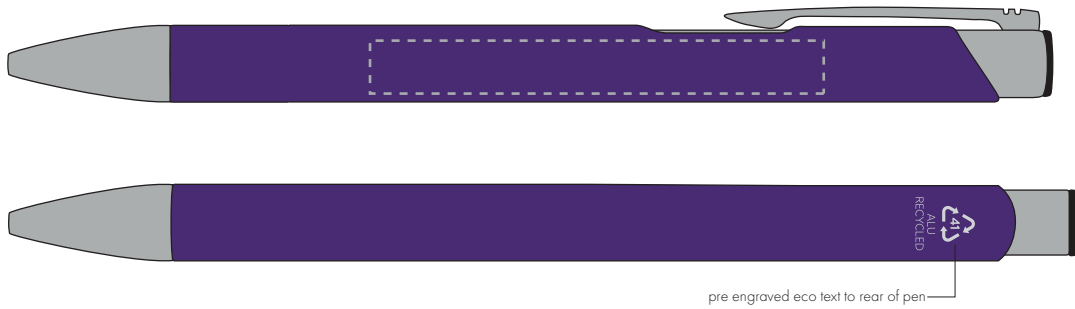

Your Ref:	Quantity:	Product Code: TPC982001
Our Ref:	Version: 1	Product Colour: PURPLE

**PRINTING CONCERNS:**

We stock this item in the following colours

**PANTONE REFERENCE(S)**

- Colour 1
- Colour 2
- Colour 3
- Colour 4

ARTWORK SCALE 100%

ARTWORK SCALE 100%

Side Print Area:

60mm x 7mm

pre engraved eco text to rear of pen

Product Image for visualisation  
- colours may vary

The dashed line is to demonstrate print area and will not appear on your printed item