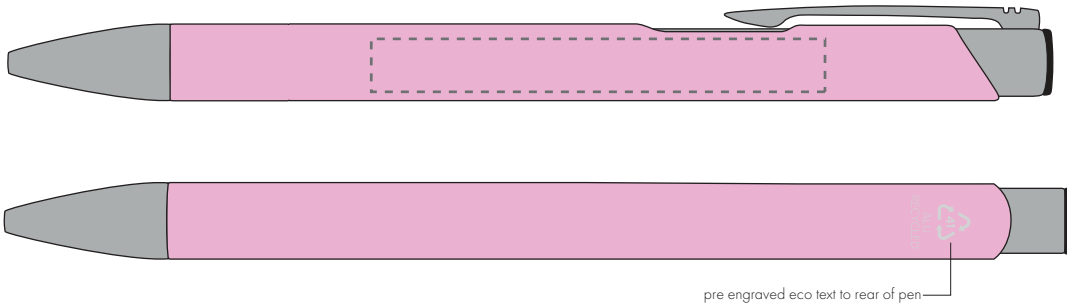

Your Ref:
Our Ref:

Quantity:
Version: 1

Product Code: TPC982001
Product Colour: PASTEL PINK

PRINTING CONCERNS:

We stock this item in the following colours

**PANTONE REFERENCE(S)**

 Full colour printing

ARTWORK SCALE 100%

ARTWORK SCALE 100%
Digital Print Area:
60mm x 7mm

Product Image for visualisation
- colours may vary

The dashed line is to demonstrate print area and will not appear on your printed item

PLEASE NOTE:

- All colours including print and product are for visual purposes only and should not be regarded as the actual colour of the product and print.
- Some products may vary from batch to batch and may differ from previous orders.
- The colour and texture of a product can also have an effect on the final print colour.
- By approving this order we accept that you understand these terms.