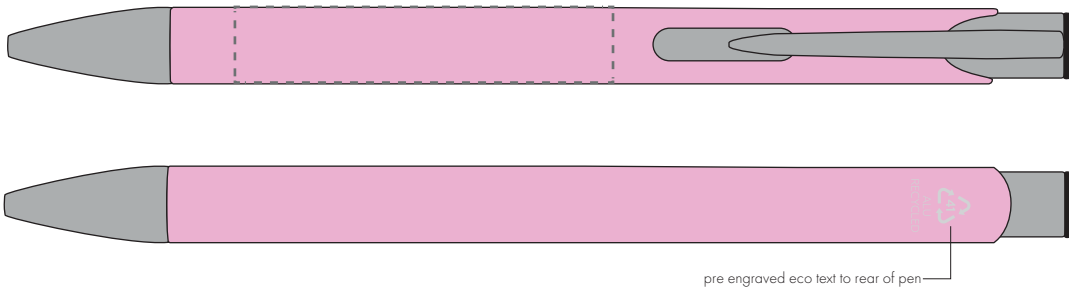

Your Ref:	Quantity:	Product Code: TPC982001
Our Ref:	Version: 1	Product Colour: PASTEL PINK

**PRINTING CONCERNS:**

We stock this item in the following colours

**PANTONE REFERENCE(S)**

● Engrave

ARTWORK SCALE 100%

ARTWORK SCALE 100%  
Flat Engrave Area:  
50mm x 10mm

Product Image for visualisation  
- colours may vary

**The dashed line is to demonstrate print area and will not appear on your printed item**

**PLEASE NOTE:**