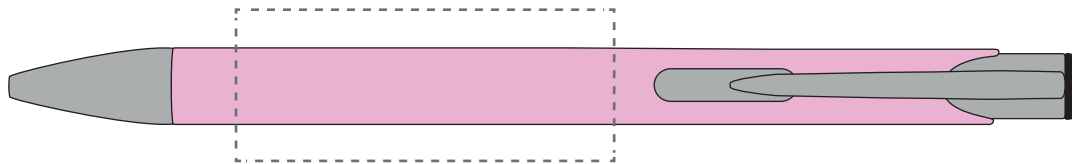

Your Ref:
Our Ref:

Quantity:
Version: 1

Product Code: TPC982001
Product Colour: PASTEL PINK

PRINTING CONCERNS:

We stock this item in the following colours

PANTONE REFERENCE(S)

- Colour 1
- Colour 2
- Colour 3
- Colour 4

ARTWORK SCALE 100%

ARTWORK SCALE 100%
Standard Print Area:
50mm x 20mm

Product Image for visualisation
- colours may vary

The dashed line is to demonstrate print area and will not appear on your printed item