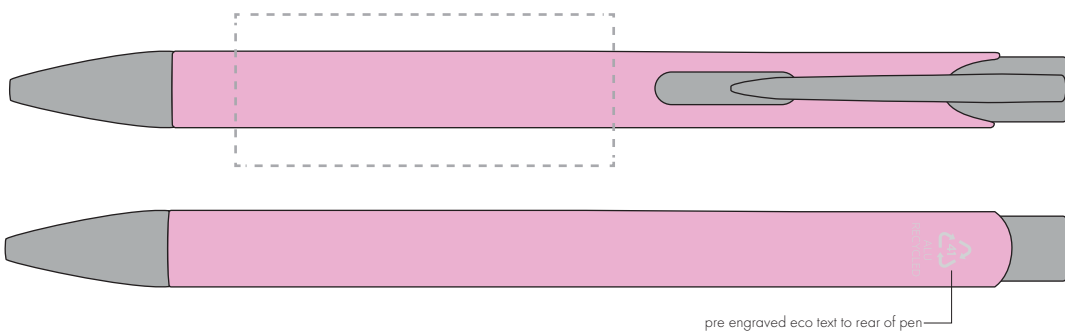

**PANTONE REFERENCE(S)**

● Engrave

ARTWORK SCALE 100%

ARTWORK SCALE 100%

Rotary Engrave Area:

50mm x 20mm

Product Image for visualisation
- colours may vary

The dashed line is to demonstrate print area and will not appear on your printed item