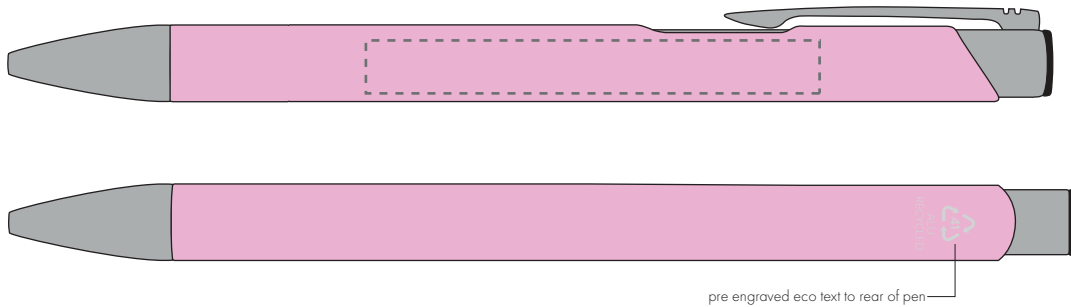

Your Ref:  
Our Ref:

Quantity:  
Version: 1

Product Code: TPC982001  
Product Colour: PASTEL PINK

**PRINTING CONCERNS:**

We stock this item in the following colours

**PANTONE REFERENCE(S)**

● Engrave

ARTWORK SCALE 100%

ARTWORK SCALE 100%  
Side Engrave Area:  
60mm x 7mm

Product Image for visualisation  
- colours may vary

The dashed line is to demonstrate print area and will not appear on your printed item

**PLEASE NOTE:**