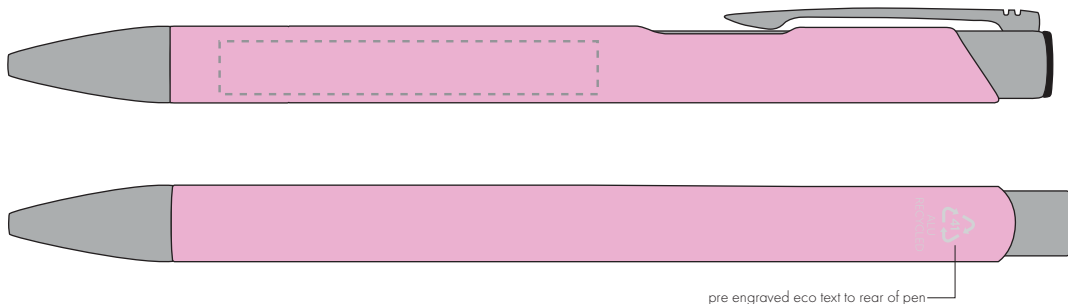

**PANTONE REFERENCE(S)**

- Colour 1
- Colour 2
- Colour 3
- Colour 4

ARTWORK SCALE 100%

ARTWORK SCALE 100%

Side Print Area:

50mm x 7mm

pre engraved eco text to rear of pen

Product Image for visualisation
- colours may vary

The dashed line is to demonstrate print area and will not appear on your printed item

PLEASE NOTE:

- All colours including print and product are for visual purposes only and should not be regarded as the actual colour of the product and print.
- Some products may vary from batch to batch and may differ from previous orders.
- The colour and texture of a product can also have an effect on the final print colour.
- By approving this order we accept that you understand these terms.