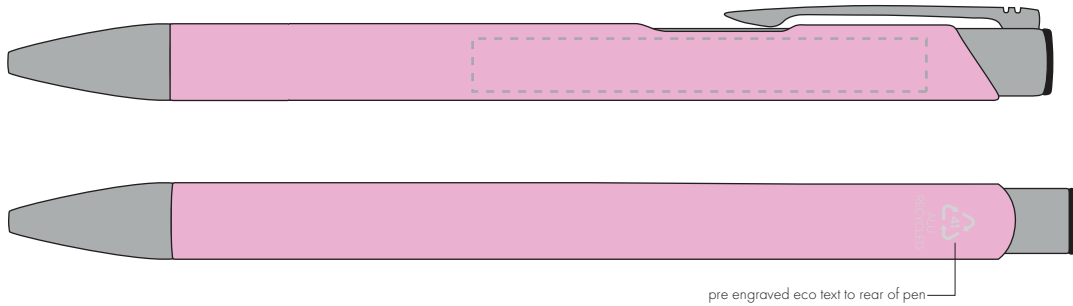

Your Ref:
Our Ref:

Quantity:
Version: 1

Product Code: TPC982001
Product Colour: PASTEL PINK

PRINTING CONCERNS:

We stock this item in the following colours

**PANTONE REFERENCE(S)**

- Colour 1
- Colour 2
- Colour 3
- Colour 4

ARTWORK SCALE 100%

ARTWORK SCALE 100%
Side Print Area:
60mm x 7mm

Product Image for visualisation
- colours may vary

The dashed line is to demonstrate print area and will not appear on your printed item

PLEASE NOTE: