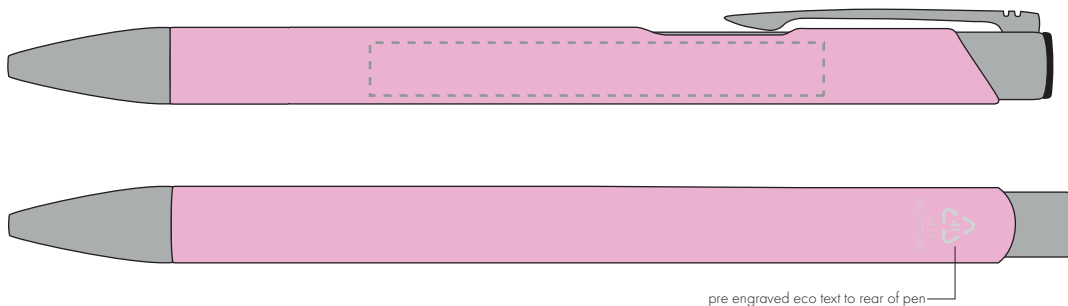

Your Ref:  
Our Ref:Quantity:  
Version: 1Product Code: TPC982001  
Product Colour: PASTEL PINK**PRINTING CONCERNS:**

We stock this item in the following colours

**PANTONE REFERENCE(S)**

- Colour 1
- Colour 2
- Colour 3
- Colour 4

ARTWORK SCALE 100%

ARTWORK SCALE 100%  
Side Print Area:  
60mm x 7mm

Product Image for visualisation  
- colours may vary

The dashed line is to demonstrate print area and will not appear on your printed item