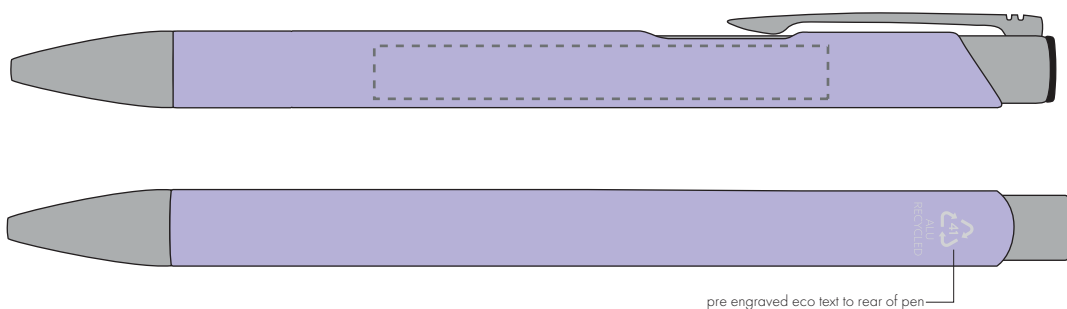

Your Ref:  
Our Ref:Quantity:  
Version: 1Product Code: TPC982001  
Product Colour: PASTEL PURPLE**PRINTING CONCERNS:**

We stock this item in the following colours

**PANTONE REFERENCE(S)**
 Full colour printing

ARTWORK SCALE 100%

ARTWORK SCALE 100%  
Digital Print Area:  
60mm x 7mm

Product Image for visualisation  
- colours may vary

The dashed line is to demonstrate print area and will not appear on your printed item