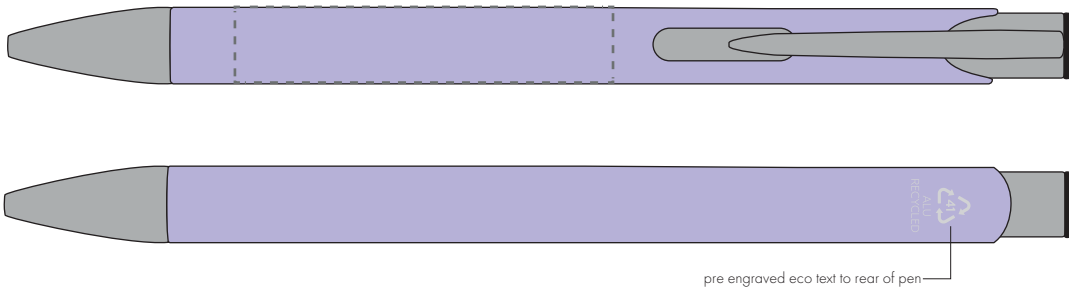

Your Ref:
Our Ref:Quantity:
Version: 1Product Code: TPC982001
Product Colour: PASTEL PURPLE**PRINTING CONCERNS:**

We stock this item in the following colours

**PANTONE REFERENCE(S)**

● Engrave

ARTWORK SCALE 100%

ARTWORK SCALE 100%
Flat Engrave Area:
50mm x 10mmProduct Image for visualisation
- colours may vary**The dashed line is to demonstrate print area and will not appear on your printed item****PLEASE NOTE:**