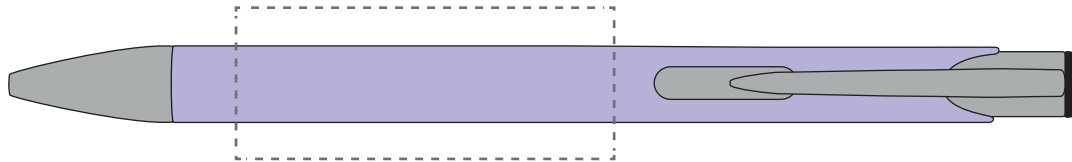

Your Ref:  
Our Ref:

Quantity:  
Version: 1

Product Code: TPC982001  
Product Colour: PASTEL PURPLE

**PRINTING CONCERNS:**

We stock this item in the following colours

**PANTONE REFERENCE(S)**

- Colour 1
- Colour 2
- Colour 3
- Colour 4

ARTWORK SCALE 100%

ARTWORK SCALE 100%  
Standard Print Area:  
50mm x 20mm

Product Image for visualisation  
- colours may vary

The dashed line is to demonstrate print area and will not appear on your printed item