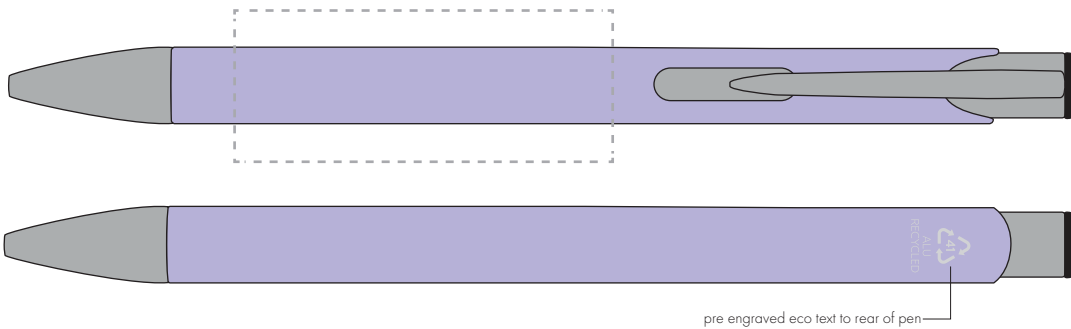

Your Ref:  
Our Ref:

Quantity:  
Version: 1

Product Code: TPC982001  
Product Colour: PASTEL PURPLE

**PRINTING CONCERNS:**

We stock this item in the following colours

**PANTONE REFERENCE(S)**

● Engrave

ARTWORK SCALE 100%

ARTWORK SCALE 100%  
Rotary Engrave Area:  
50mm x 20mm

Product Image for visualisation  
- colours may vary

The dashed line is to demonstrate print area and will not appear on your printed item

**PLEASE NOTE:**