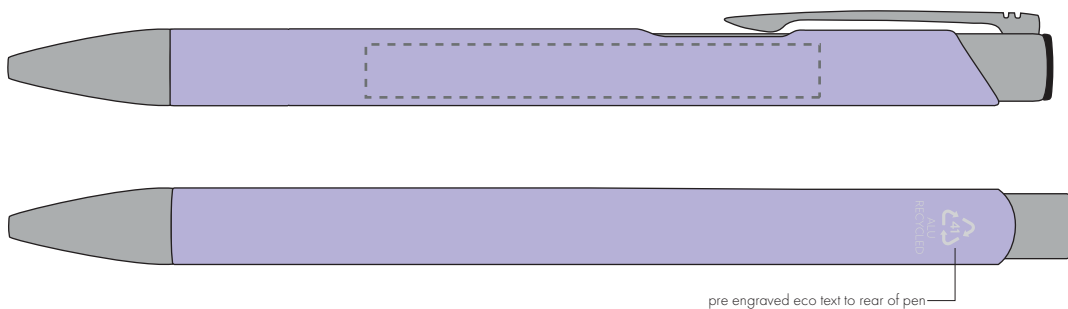

Your Ref:
Our Ref:Quantity:
Version: 1Product Code: TPC982001
Product Colour: PASTEL PURPLE**PRINTING CONCERNS:**

We stock this item in the following colours

**PANTONE REFERENCE(S)**

● Engrave

ARTWORK SCALE 100%

ARTWORK SCALE 100%
Side Engrave Area:
60mm x 7mmProduct Image for visualisation
- colours may vary**The dashed line is to demonstrate print area and will not appear on your printed item****PLEASE NOTE:**