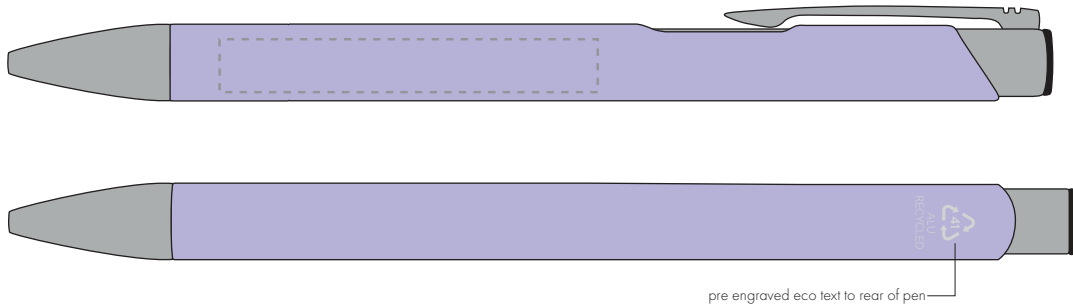

Your Ref:  
Our Ref:

Quantity:  
Version: 1

Product Code: TPC982001  
Product Colour: PASTEL PURPLE

**PRINTING CONCERNS:**

We stock this item in the following colours

**PANTONE REFERENCE(S)**

- Colour 1
- Colour 2
- Colour 3
- Colour 4

ARTWORK SCALE 100%

ARTWORK SCALE 100%  
Side Print Area:  
50mm x 7mm

Product Image for visualisation  
- colours may vary

The dashed line is to demonstrate print area and will not appear on your printed item