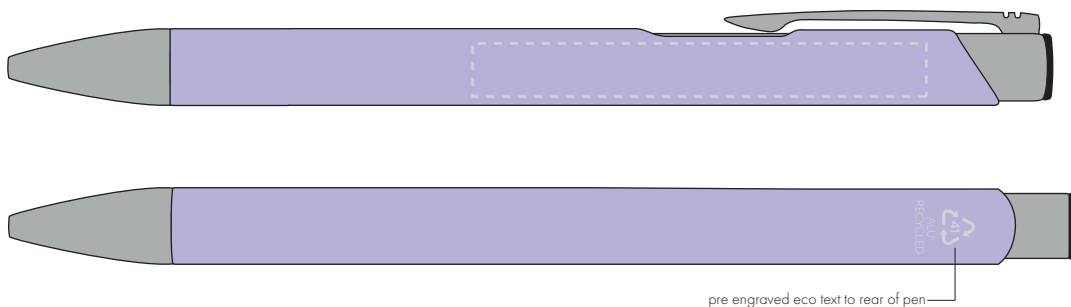

Your Ref:  
Our Ref:

Quantity:  
Version: 1

Product Code: TPC982001  
Product Colour: PASTEL PURPLE

**PRINTING CONCERNS:**

We stock this item in the following colours

**PANTONE REFERENCE(S)**

- Colour 1
- Colour 2
- Colour 3
- Colour 4

ARTWORK SCALE 100%

ARTWORK SCALE 100%

Side Print Area:  
60mm x 7mm

Product Image for visualisation  
- colours may vary

The dashed line is to demonstrate print area and will not appear on your printed item