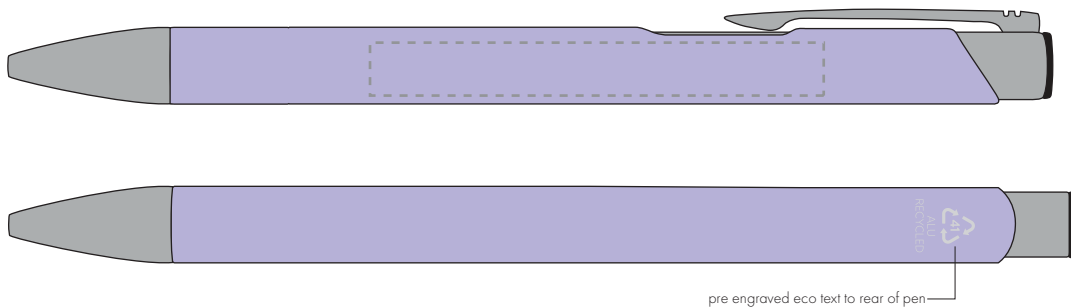

Your Ref:  
Our Ref:

Quantity:  
Version: 1

Product Code: TPC982001  
Product Colour: PASTEL PURPLE

**PRINTING CONCERNS:**

We stock this item in the following colours

**PANTONE REFERENCE(S)**

- Colour 1
- Colour 2
- Colour 3
- Colour 4

ARTWORK SCALE 100%

ARTWORK SCALE 100%  
Side Print Area:  
60mm x 7mm

pre engraved eco text to rear of pen

Product Image for visualisation  
- colours may vary

The dashed line is to demonstrate print area and will not appear on your printed item