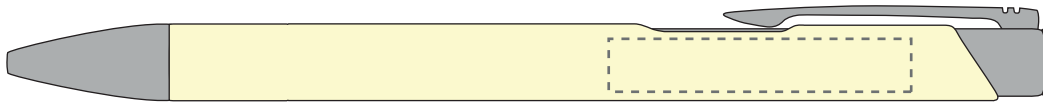

Your Ref:
Our Ref:

Quantity:
Version: 1

Product Code: TPC982001
Product Colour: PASTEL YELLOW

PRINTING CONCERNS:

We stock this item in the following colours

PANTONE REFERENCE(S)

● Engrave

ARTWORK SCALE 100%
Logo - In Line with Clip
50mm x 10mm

ARTWORK SCALE 100%
Individual Name - Side of Pen
40mm x 7mm

ARTWORK SCALE 100%
Individual Name - Side of Pen
40mm x 7mm

ARTWORK SCALE 100%
Logo - In Line with Clip
50mm x 10mm

pre engraved eco text to rear of pen

Product Image for visualisation
- colours may vary

The dashed line is to demonstrate print area and will not appear on your printed item

PLEASE NOTE:

- All colours including print and product are for visual purposes only and should not be regarded as the actual colour of the product and print.
- Some products may vary from batch to batch and may differ from previous orders.
- The colour and texture of a product can also have an effect on the final print colour.
- By approving this order we accept that you understand these terms.