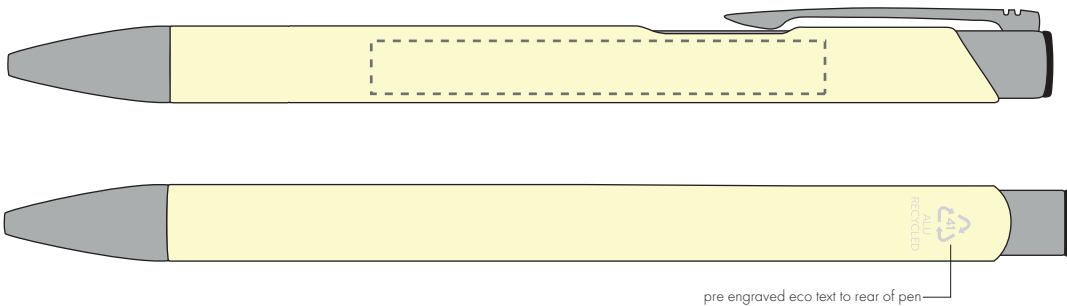

Your Ref:
Our Ref:

Quantity:
Version: 1

Product Code: TPC982001
Product Colour: PASTEL YELLOW

PRINTING CONCERNS:

We stock this item in the following colours

**PANTONE REFERENCE(S)**

 Full colour printing

ARTWORK SCALE 100%

ARTWORK SCALE 100%
Digital Print Area:
60mm x 7mm

Product Image for visualisation
- colours may vary

The dashed line is to demonstrate print area and will not appear on your printed item

PLEASE NOTE:

- All colours including print and product are for visual purposes only and should not be regarded as the actual colour of the product and print.
- Some products may vary from batch to batch and may differ from previous orders.
- The colour and texture of a product can also have an effect on the final print colour.
- By approving this order we accept that you understand these terms.