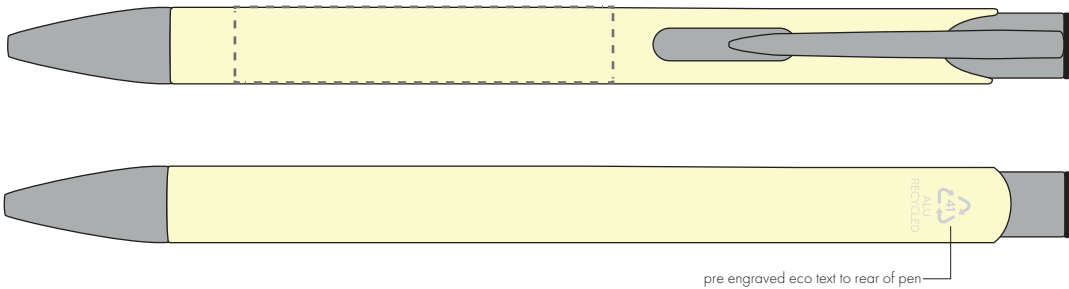

Your Ref:
Our Ref:

Quantity:
Version: 1

Product Code: TPC982001
Product Colour: PASTEL YELLOW

PRINTING CONCERNS:

We stock this item in the following colours

**PANTONE REFERENCE(S)**

● Engrave

ARTWORK SCALE 100%

ARTWORK SCALE 100%
Flat Engrave Area:
50mm x 10mm

Product Image for visualisation
- colours may vary

The dashed line is to demonstrate print area and will not appear on your printed item

PLEASE NOTE:

- All colours including print and product are for visual purposes only and should not be regarded as the actual colour of the product and print.
- Some products may vary from batch to batch and may differ from previous orders.
- The colour and texture of a product can also have an effect on the final print colour.
- By approving this order we accept that you understand these terms.