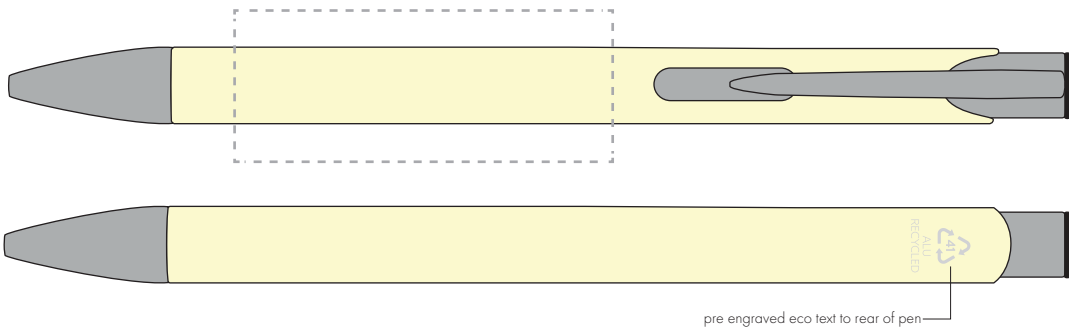

Your Ref:
Our Ref:

Quantity:
Version: 1

Product Code: TPC982001
Product Colour: PASTEL YELLOW

PRINTING CONCERNS:

We stock this item in the following colours

PANTONE REFERENCE(S)

● Engrave

ARTWORK SCALE 100%

ARTWORK SCALE 100%
Rotary Engrave Area:
50mm x 20mm

pre engraved eco text to rear of pen

Product Image for visualisation
- colours may vary

The dashed line is to demonstrate print area and will not appear on your printed item