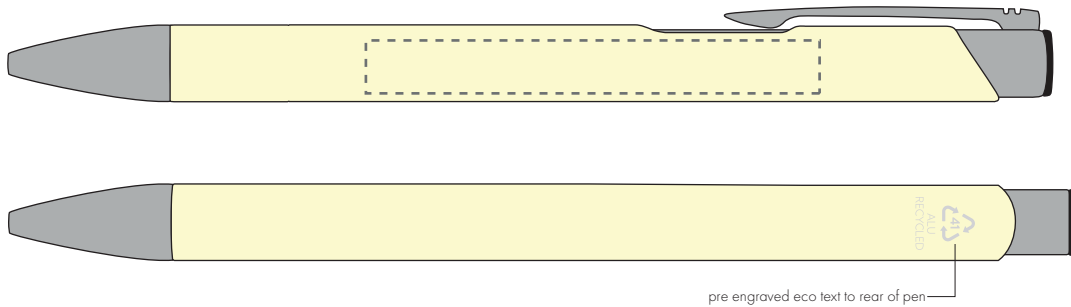

Your Ref:
Our Ref:

Quantity:
Version: 1

Product Code: TPC982001
Product Colour: PASTEL YELLOW

PRINTING CONCERNS:

We stock this item in the following colours

**PANTONE REFERENCE(S)**

● Engrave

ARTWORK SCALE 100%

ARTWORK SCALE 100%
Side Engrave Area:
60mm x 7mm

Product Image for visualisation
- colours may vary

The dashed line is to demonstrate print area and will not appear on your printed item

PLEASE NOTE:

- All colours including print and product are for visual purposes only and should not be regarded as the actual colour of the product and print.
- Some products may vary from batch to batch and may differ from previous orders.
- The colour and texture of a product can also have an effect on the final print colour.
- By approving this order we accept that you understand these terms.