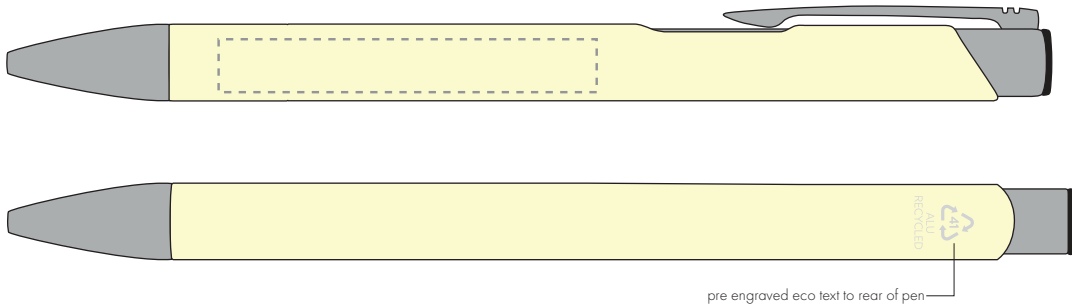

Your Ref:
Our Ref:

Quantity:
Version: 1

Product Code: TPC982001
Product Colour: PASTEL YELLOW

PRINTING CONCERNS:

We stock this item in the following colours

PANTONE REFERENCE(S)

- Colour 1
- Colour 2
- Colour 3
- Colour 4

ARTWORK SCALE 100%

ARTWORK SCALE 100%
Side Print Area:
50mm x 7mm

pre engraved eco text to rear of pen

Product Image for visualisation
- colours may vary

The dashed line is to demonstrate print area and will not appear on your printed item