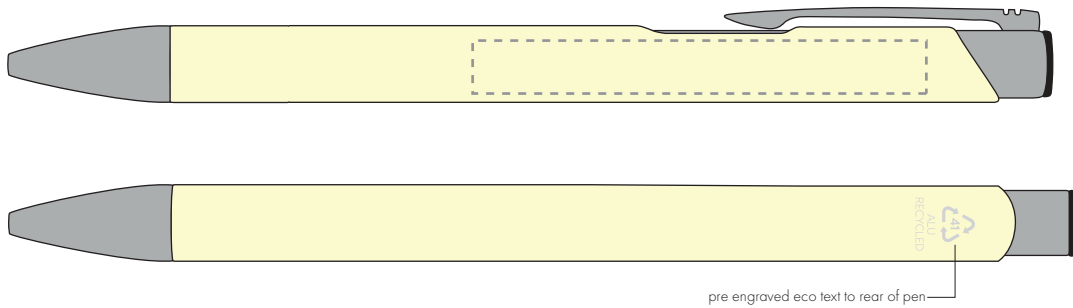

Your Ref:
Our Ref:

Quantity:
Version: 1

Product Code: TPC982001
Product Colour: PASTEL YELLOW

PRINTING CONCERNS:

We stock this item in the following colours

PANTONE REFERENCE(S)

- Colour 1
- Colour 2
- Colour 3
- Colour 4

ARTWORK SCALE 100%

ARTWORK SCALE 100%
Side Print Area:
60mm x 7mm

pre engraved eco text to rear of pen

Product Image for visualisation
- colours may vary

The dashed line is to demonstrate print area and will not appear on your printed item