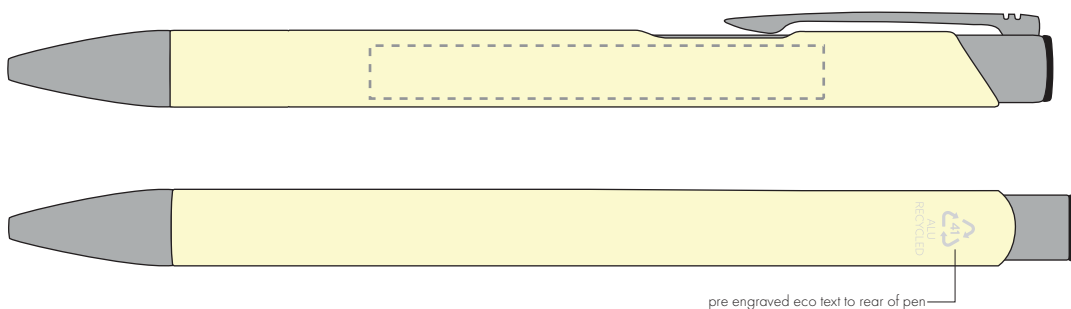

Your Ref:
Our Ref:Quantity:
Version: 1Product Code: TPC982001
Product Colour: PASTEL YELLOW**PRINTING CONCERNS:**

We stock this item in the following colours

**PANTONE REFERENCE(S)**

- Colour 1
- Colour 2
- Colour 3
- Colour 4

ARTWORK SCALE 100%

ARTWORK SCALE 100%
Side Print Area:
60mm x 7mm

Product Image for visualisation
- colours may vary

The dashed line is to demonstrate print area and will not appear on your printed item

PLEASE NOTE: