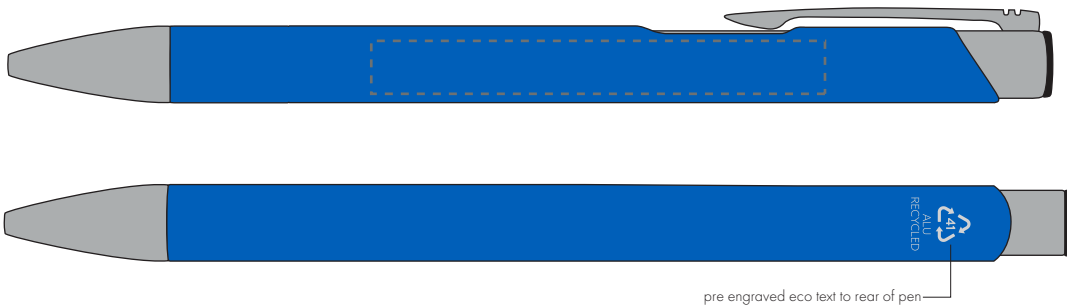

| | | |
|-----------|------------|----------------------------|
| Your Ref: | Quantity: | Product Code: TPC982001 |
| Our Ref: | Version: 1 | Product Colour: ROYAL BLUE |

PRINTING CONCERNS:

We stock this item in the following colours

**PANTONE REFERENCE(S)**
 Full colour printing

ARTWORK SCALE 100%

ARTWORK SCALE 100%
Digital Print Area:
60mm x 7mm

Product Image for visualisation
- colours may vary

The dashed line is to demonstrate print area and will not appear on your printed item