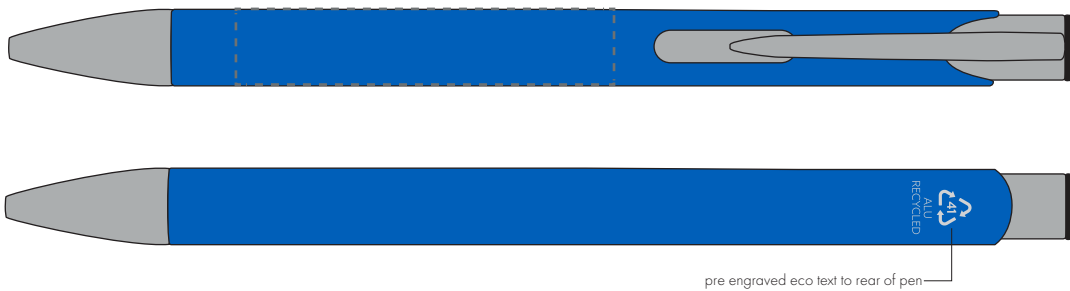

Your Ref:  
Our Ref:

Quantity:  
Version: 1

Product Code: TPC982001  
Product Colour: ROYAL BLUE

**PRINTING CONCERNS:**

We stock this item in the following colours

**PANTONE REFERENCE(S)**

● Engrave

ARTWORK SCALE 100%

ARTWORK SCALE 100%  
Flat Engrave Area:  
50mm x 10mm

Product Image for visualisation  
- colours may vary

The dashed line is to demonstrate print area and will not appear on your printed item

**PLEASE NOTE:**