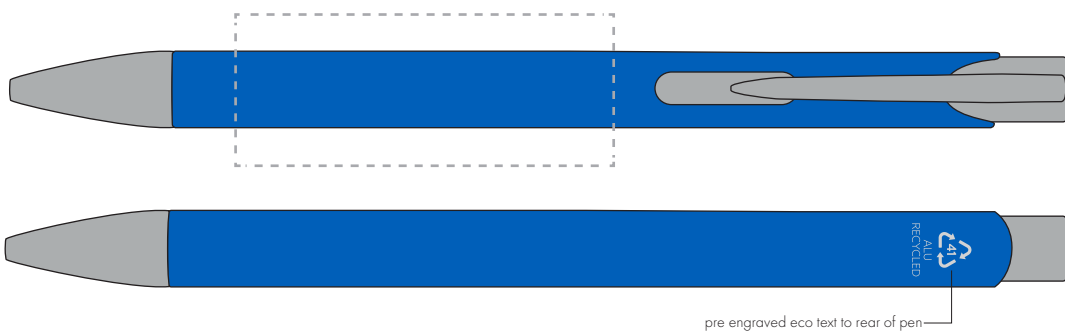

**PANTONE REFERENCE(S)**

● Engrave

ARTWORK SCALE 100%

ARTWORK SCALE 100%

Rotary Engrave Area:

50mm x 20mm

Product Image for visualisation
- colours may vary

The dashed line is to demonstrate print area and will not appear on your printed item