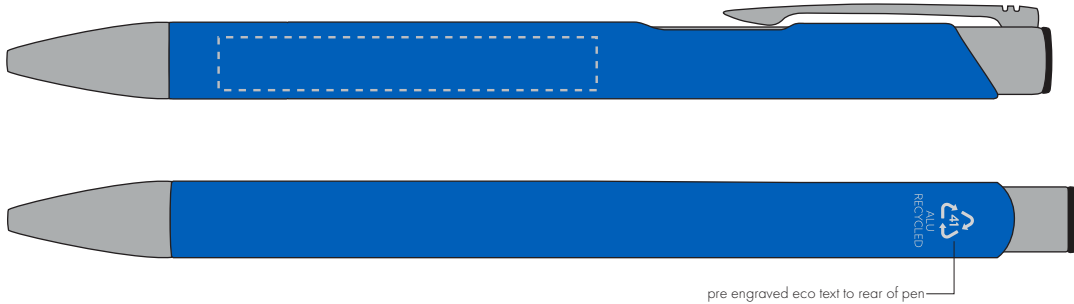

Your Ref:
Our Ref:

Quantity:
Version: 1

Product Code: TPC982001
Product Colour: ROYAL BLUE

PRINTING CONCERNS:

We stock this item in the following colours

**PANTONE REFERENCE(S)**

- Colour 1
- Colour 2
- Colour 3
- Colour 4

ARTWORK SCALE 100%

ARTWORK SCALE 100%

Side Print Area:
50mm x 7mm

pre engraved eco text to rear of pen

Product Image for visualisation
- colours may vary

The dashed line is to demonstrate print area and will not appear on your printed item