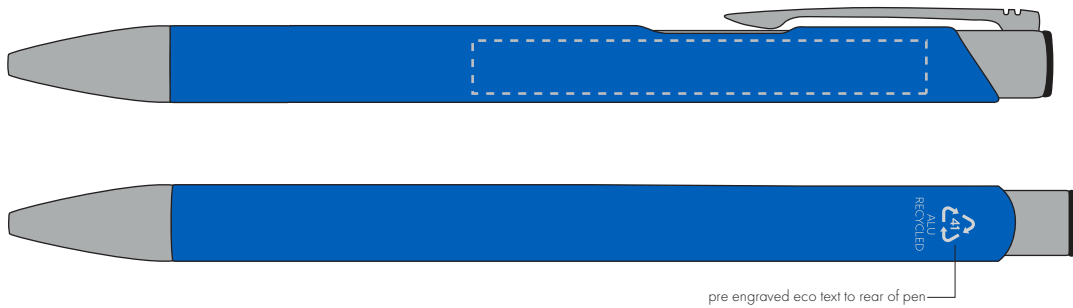

Your Ref:  
Our Ref:

Quantity:  
Version: 1

Product Code: TPC982001  
Product Colour: ROYAL BLUE

**PRINTING CONCERNS:**

We stock this item in the following colours

**PANTONE REFERENCE(S)**

- Colour 1
- Colour 2
- Colour 3
- Colour 4

ARTWORK SCALE 100%

ARTWORK SCALE 100%  
Side Print Area:  
60mm x 7mm

Product Image for visualisation  
- colours may vary

The dashed line is to demonstrate print area and will not appear on your printed item