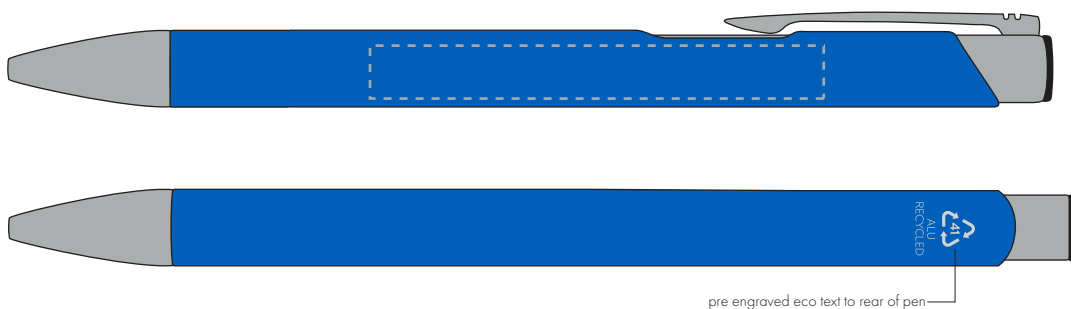

Your Ref:
Our Ref:

Quantity:
Version: 1

Product Code: TPC982001
Product Colour: ROYAL BLUE

PRINTING CONCERNS:

We stock this item in the following colours

**PANTONE REFERENCE(S)**

- Colour 1
- Colour 2
- Colour 3
- Colour 4

ARTWORK SCALE 100%

ARTWORK SCALE 100%
Side Print Area:
60mm x 7mm

Product Image for visualisation
- colours may vary

The dashed line is to demonstrate print area and will not appear on your printed item

PLEASE NOTE: