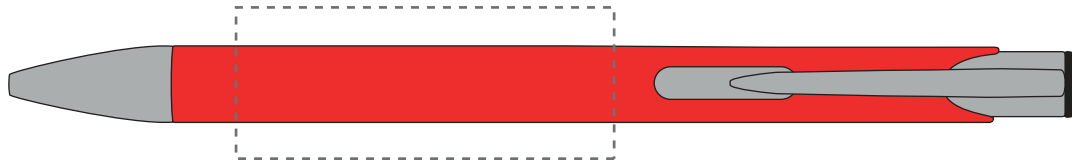

Your Ref:
Our Ref:

Quantity:
Version: 1

Product Code: TPC982001
Product Colour: RED

PRINTING CONCERNS:

We stock this item in the following colours

PANTONE REFERENCE(S)

- Colour 1
- Colour 2
- Colour 3
- Colour 4

ARTWORK SCALE 100%

ARTWORK SCALE 100%
Standard Print Area:
50mm x 20mm

pre engraved eco text to rear of pen

Product Image for visualisation
- colours may vary

The dashed line is to demonstrate print area and will not appear on your printed item