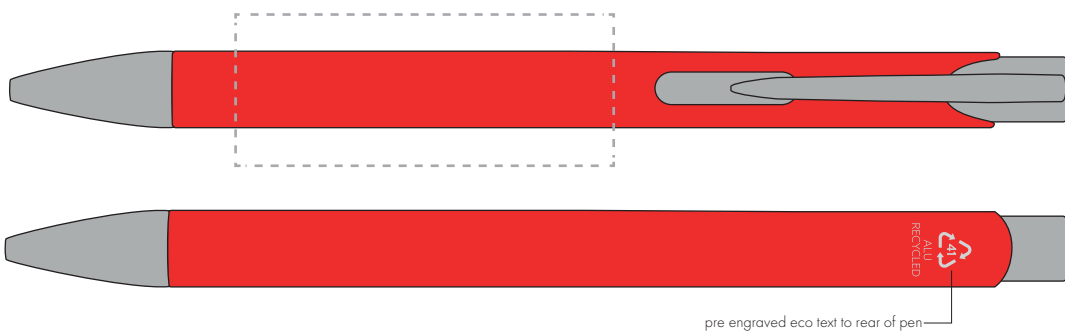

**PANTONE REFERENCE(S)**

● Engrave

ARTWORK SCALE 100%

ARTWORK SCALE 100%

Rotary Engrave Area:

50mm x 20mm

Product Image for visualisation
- colours may vary

The dashed line is to demonstrate print area and will not appear on your printed item