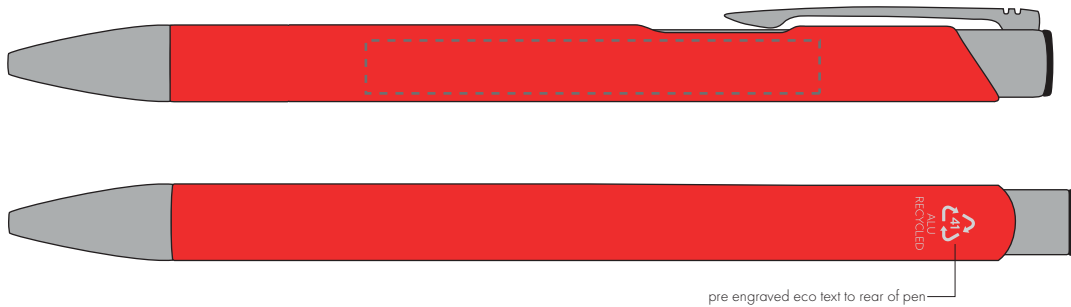

Your Ref:
Our Ref:

Quantity:
Version: 1

Product Code: TPC982001
Product Colour: RED

PRINTING CONCERNS:

We stock this item in the following colours

**PANTONE REFERENCE(S)**

● Engrave

ARTWORK SCALE 100%

ARTWORK SCALE 100%
Side Engrave Area:
60mm x 7mm

pre engraved eco text to rear of pen

Product Image for visualisation
- colours may vary

The dashed line is to demonstrate print area and will not appear on your printed item