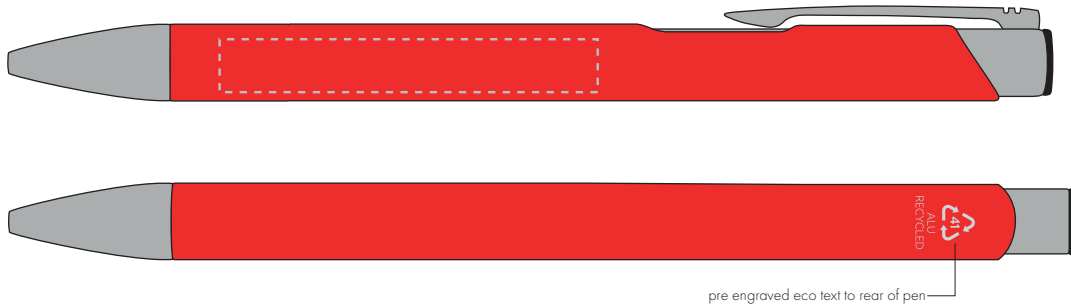

Your Ref:	Quantity:	Product Code: TPC982001
Our Ref:	Version: 1	Product Colour: RED

PRINTING CONCERNS:

We stock this item in the following colours

**PANTONE REFERENCE(S)**

- Colour 1
- Colour 2
- Colour 3
- Colour 4

ARTWORK SCALE 100%

ARTWORK SCALE 100%

Side Print Area:

50mm x 7mm

pre engraved eco text to rear of pen

Product Image for visualisation
- colours may vary

The dashed line is to demonstrate print area and will not appear on your printed item