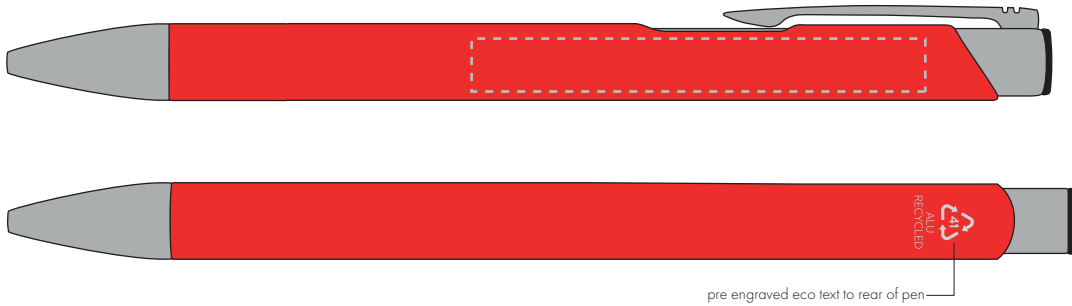

Your Ref:
Our Ref:

Quantity:
Version: 1

Product Code: TPC982001
Product Colour: RED

PRINTING CONCERNS:

We stock this item in the following colours

**PANTONE REFERENCE(S)**

- Colour 1
- Colour 2
- Colour 3
- Colour 4

ARTWORK SCALE 100%

ARTWORK SCALE 100%
Side Print Area:
60mm x 7mm

Product Image for visualisation
- colours may vary

The dashed line is to demonstrate print area and will not appear on your printed item

PLEASE NOTE: