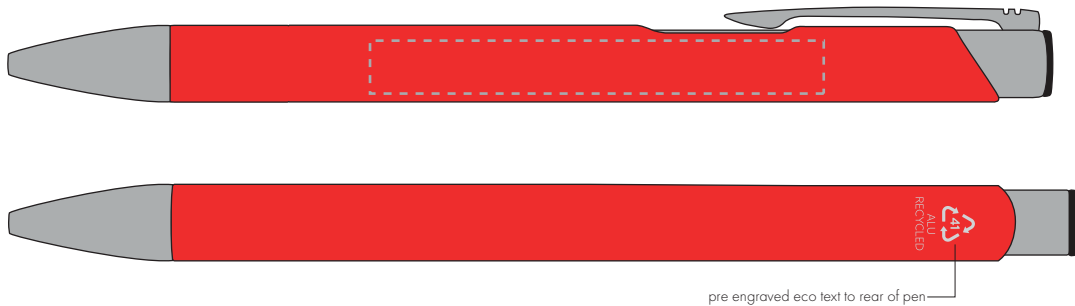

Your Ref:
Our Ref:

Quantity:
Version: 1

Product Code: TPC982001
Product Colour: RED

PRINTING CONCERNS:

We stock this item in the following colours

**PANTONE REFERENCE(S)**

- Colour 1
- Colour 2
- Colour 3
- Colour 4

ARTWORK SCALE 100%

ARTWORK SCALE 100%
Side Print Area:
60mm x 7mm

pre engraved eco text to rear of pen

Product Image for visualisation
- colours may vary

The dashed line is to demonstrate print area and will not appear on your printed item