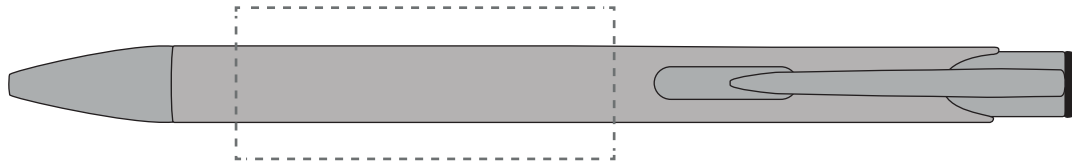

Your Ref:	Quantity:	Product Code: TPC982001
Our Ref:	Version: 1	Product Colour: SILVER

PRINTING CONCERNS:

We stock this item in the following colours

PANTONE REFERENCE(S)

- Colour 1
- Colour 2
- Colour 3
- Colour 4

ARTWORK SCALE 100%

ARTWORK SCALE 100%
Standard Print Area:
50mm x 20mm

pre engraved eco text to rear of pen

Product Image for visualisation
- colours may vary

The dashed line is to demonstrate print area and will not appear on your printed item