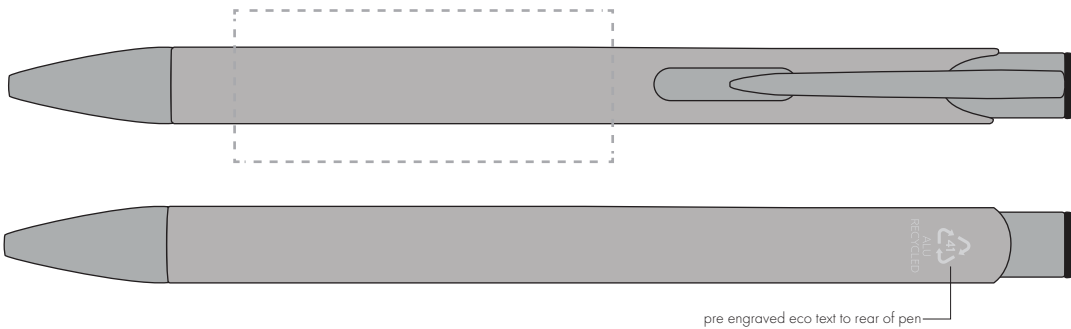

Your Ref:
Our Ref:

Quantity:
Version: 1

Product Code: TPC982001
Product Colour: SILVER

PRINTING CONCERNS:

We stock this item in the following colours

**PANTONE REFERENCE(S)**

● Engrave

ARTWORK SCALE 100%

ARTWORK SCALE 100%
Rotary Engrave Area:
50mm x 20mm

Product Image for visualisation
- colours may vary

The dashed line is to demonstrate print area and will not appear on your printed item

PLEASE NOTE:

- All colours including print and product are for visual purposes only and should not be regarded as the actual colour of the product and print.
- Some products may vary from batch to batch and may differ from previous orders.
- The colour and texture of a product can also have an effect on the final print colour.
- By approving this order we accept that you understand these terms.