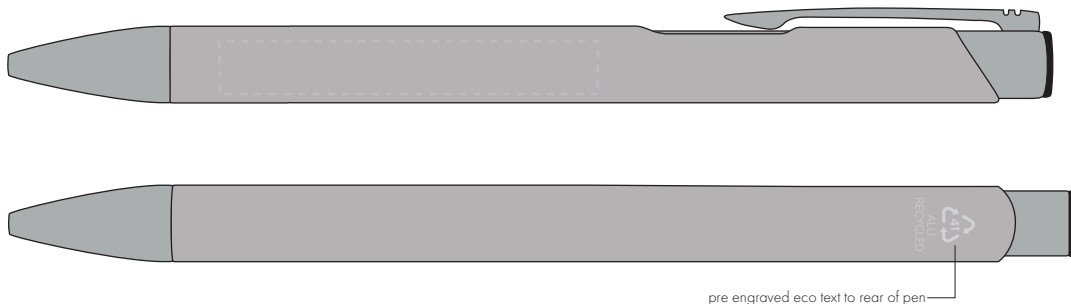

Your Ref:  
Our Ref:

Quantity:  
Version: 1

Product Code: TPC982001  
Product Colour: SILVER

**PRINTING CONCERNS:**

We stock this item in the following colours

**PANTONE REFERENCE(S)**

- Colour 1
- Colour 2
- Colour 3
- Colour 4

ARTWORK SCALE 100%

ARTWORK SCALE 100%  
Side Print Area:  
50mm x 7mm

pre engraved eco text to rear of pen

Product Image for visualisation  
- colours may vary

The dashed line is to demonstrate print area and will not appear on your printed item